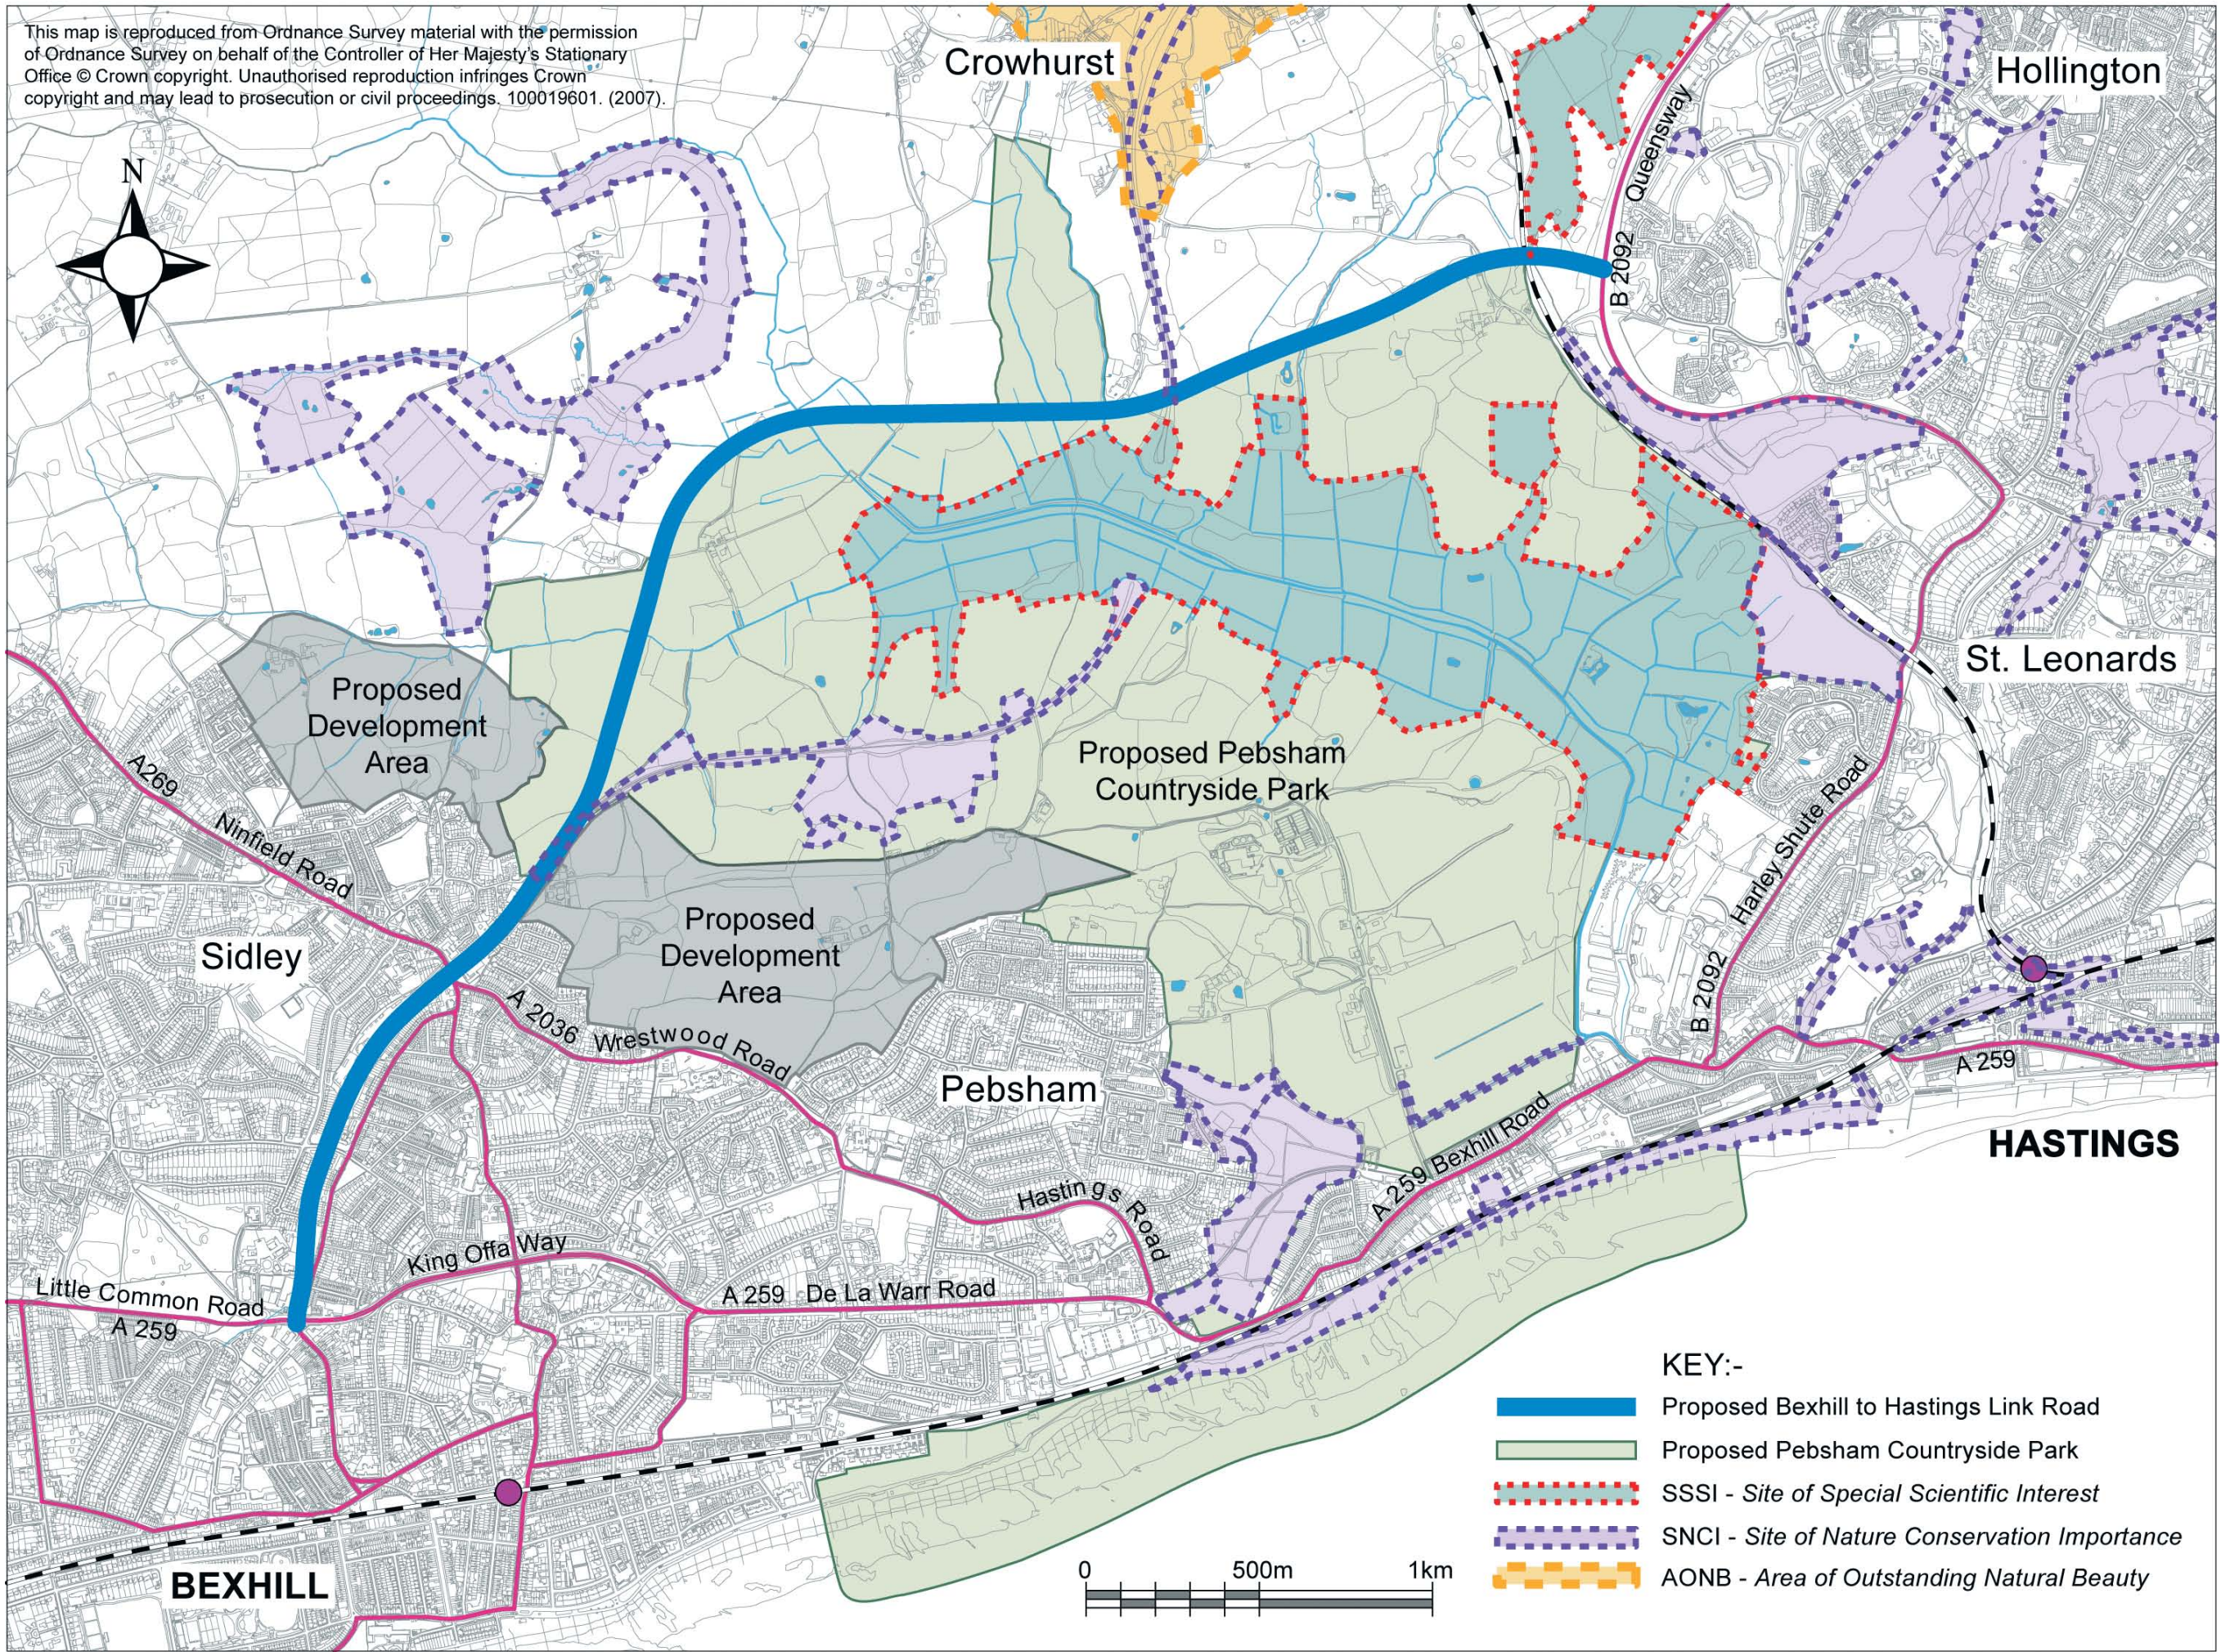

This map is reproduced from Ordnance Survey material with the permission of Ordnance Survey on behalf of the Controller of Her Majesty's Stationary Office © Crown copyright. Unauthorised reproduction infringes Crown copyright and may lead to prosecution or civil proceedings. 100019601. (2007).

- KEY:-**
- Proposed Bexhill to Hastings Link Road
 - Proposed Pebsham Countryside Park
 - SSSI - Site of Special Scientific Interest
 - SNCI - Site of Nature Conservation Importance
 - AONB - Area of Outstanding Natural Beauty